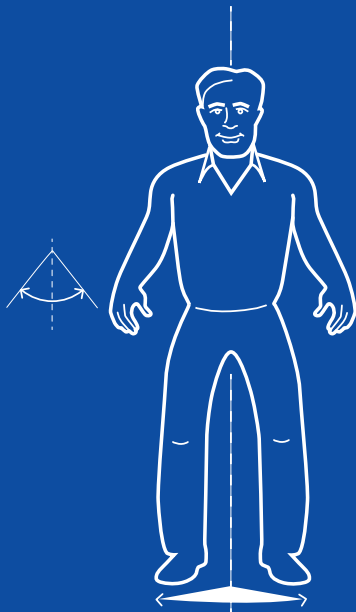

# Fin

Montage- und  
Bedienungsanleitung  
Assembly and operating  
instructions

**“click”**

Garantie

Jahre

The text "Garantie" is positioned at the top in a white, sans-serif font. Below it is a large, bold, white number "5" centered within a white square. At the bottom, the word "Jahre" is written in a white, sans-serif font.