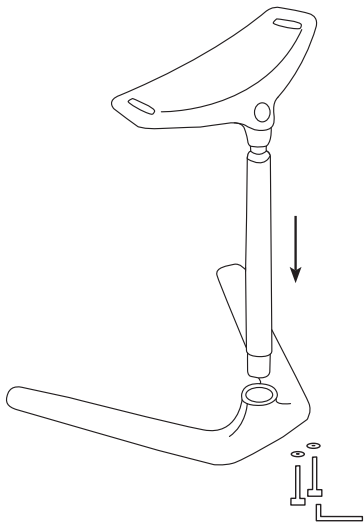

# Fin

Montage- und  
Bedienungsanleitung  
Assembly and operating  
instructions

**“click”**

Garantie

Jahre

The text "Garantie" is positioned at the top in a white, sans-serif font. Below it is a large, bold, white number "5" centered within a white square. At the bottom, the word "Jahre" is written in a white, sans-serif font.